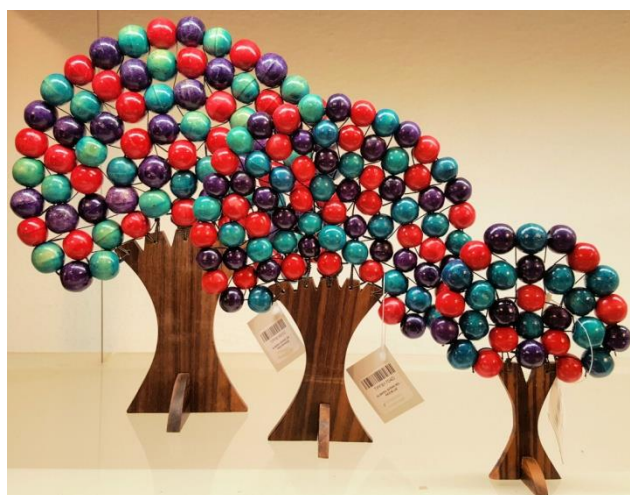

# gli alberi in legno

FB 16-01/A – CM. 27.00 - RAINBOW  
FB 17-04/A – CM. 20.50 - RAINBOW  
FB 16-02/A – CM. 14.00 - RAINBOW

FB 16-01/B – CM. 27.00 - GREEN/BLU  
FB 17-04/B – CM. 20.50 - GREEN/BLU  
FB 16-02/B – CM. 14.00 - GREEN/BLU

FB 16-01/C – CM. 27.00 - RED/ORANGE  
FB 17-04/C – CM. 20.50 - RED/ORANGE  
FB 16-02/C – CM. 14.00 - RED/ORANGE

FB 16-01/D – CM. 27.00 - RED/BLU  
FB 17-04/D – CM. 20.50 - RED/BLU  
FB 16-02/D – CM. 14.00 - RED/BLU

ALBERI NATALE - CM.44.00  
FB 17-10/A – RAINBOW  
FB 17-10/B – GEEN/BLU  
FB 17-10/C – RED/ORANGE  
FB 17-10/D – RED/BLU