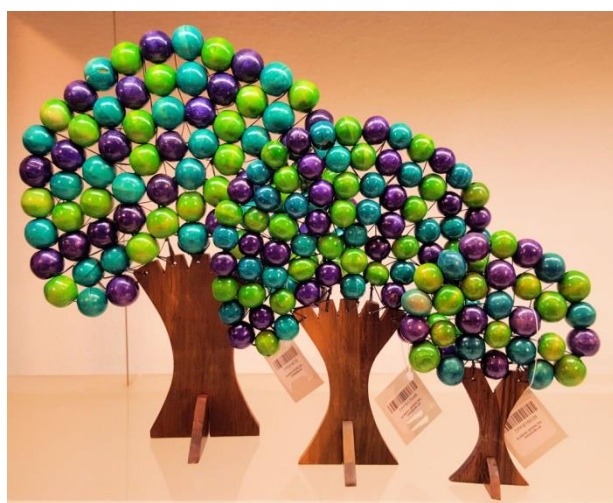

# gli alberi in legno

FB 16-01/A – CM. 27.00 - RAINBOW  
FB 17-04/A – CM. 20.50 - RAINBOW  
FB 16-02/A – CM. 14.00 - RAINBOW

FB 16-01/B – CM. 27.00 - GREEN/BLU  
FB 17-04/B – CM. 20.50 - GREEN/BLU  
FB 16-02/B – CM. 14.00 - GREEN/BLU

FB 16-01/C – CM. 27.00 - RED/ORANGE  
FB 17-04/C – CM. 20.50 - RED/ORANGE  
FB 16-02/C – CM. 14.00 - RED/ORANGE

FB 16-01/D – CM. 27.00 - RED/BLU  
FB 17-04/D – CM. 20.50 - RED/BLU  
FB 16-02/D – CM. 14.00 - RED/BLU

ALBERI NATALE - CM.44.00  
FB 17-10/A – RAINBOW  
FB 17-10/B – GEEN/BLU  
FB 17-10/C – RED/ORANGE  
FB 17-10/D – RED/BLU